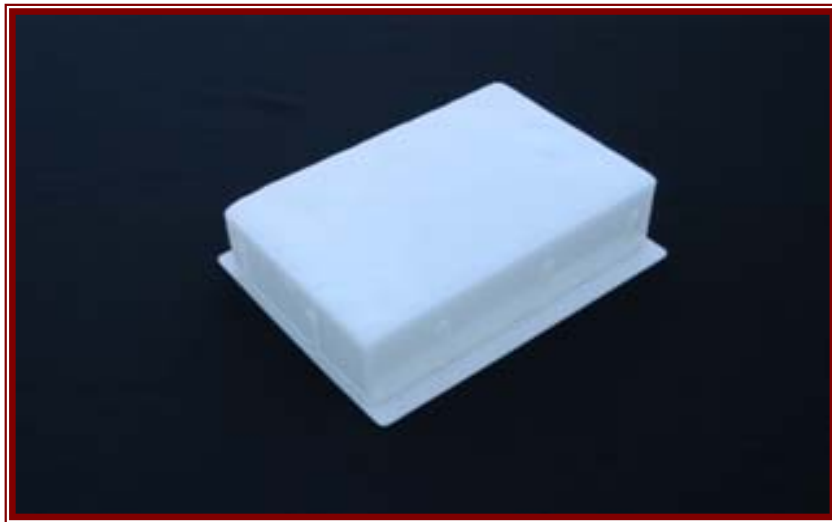

Kerr Cobble Paver Bulk Packs

"Bulk": Fixtures with lights only, sold in 10-Packs - All 4 Styles

Kerr "New Age" 7-Watt Cobble

9-1/4" (L) x 6-1/4" (W) x 2-3/8" (H)

Kerr "California" 7-Watt Cobble

8-1/4" (L) x 5-1/2" (W) x 2-3/8" (H)

Kerr "Camelot" 7-Watt Cobble

8-3/4" (L) x 5-3/4" (W) x 2-3/8" (H)

Kerr "Millenium" 7-Watt Cobble

5-7/8" (L) x 5-7/8" (W) x 2-3/8" (H)