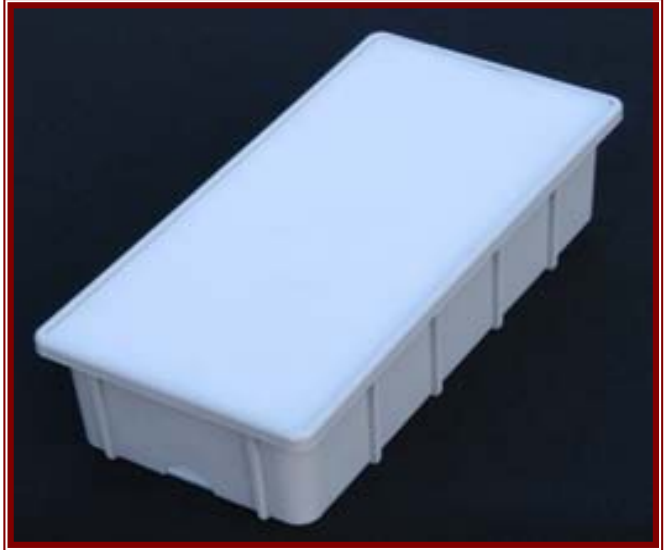

**Kerr "Brick" Paver 4-Watt Light**

7-7/8" (L) x 3-15/16" (W) x 2-3/8" (H)

**Kerr "Commercial" Paver 7-Watt Light**

7-7/8" (L) x 3-15/16" (W) x 2-3/8" (H)

**Kerr "BC" Paver 4-Watt Light**

9" (L) x 4-1/2" (W) x 2-3/8" (H)

**Kerr "Casino" Paver 4-Watt Light**

7" (L) x 4-1/2" (W) x 2-3/8" (H)